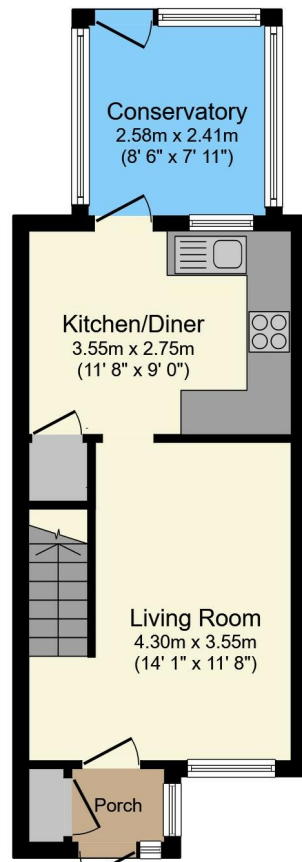

The council tax band is C.

The interior of this beautifully presented property comprises a spacious living room, conservatory and fitted kitchen on the ground floor. The first floor consists of 2 bedrooms and the family bathroom. The exterior boasts a private rear garden, perfect for enjoying the summer months.

Ground Floor

First Floor

Total floor area 59.5 m² (640 sq.ft.) approx

This floor plan is for illustrative purposes only. It is not drawn to scale. Any measurements, floor areas (including any total floor area), openings and orientation are approximate. No details are guaranteed, they cannot be relied upon for any purpose and they do not form part of any agreement. No liability is taken for any error, omission or misstatement. A party must rely upon its own inspection(s). Plan produced for Purplebricks. Powered by www.focalagent.com