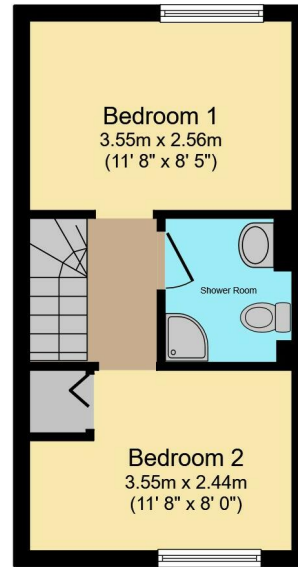

The council tax band is C.

The interior of this beautifully presented property comprises a spacious living room, conservatory and fitted kitchen on the ground floor. The first floor consists of 2 bedrooms and the family bathroom. The exterior boasts a private rear garden, perfect for enjoying the summer months.

Ground Floor

First Floor

Total floor area 59.5 m² (640 sq.ft.) approx

This floor plan is for illustrative purposes only. It is not drawn to scale. Any measurements, floor areas (including any total floor area), openings and orientation are approximate. No details are guaranteed, they cannot be relied upon for any purpose and they do not form part of any agreement. No liability is taken for any error, omission or misstatement. A party must rely upon its own inspection(s). Plan produced for Purplebricks. Powered by www.focalagent.com