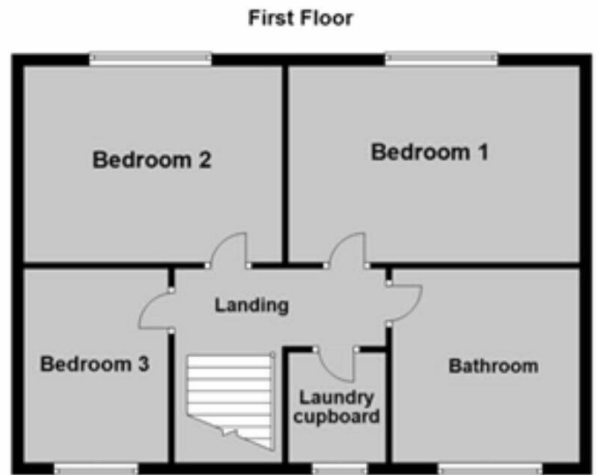

Whilst every attempt has been made to ensure the accuracy of the floorplan contained here, measurements of doors, windows, rooms and any other items are approximate and no responsibility is taken for any error, omission or mis-statement. This plan is for illustrative purposes only and should be used as such by any prospective purchaser. The services, systems and appliances shown have not been tested and no guarantee as to their operability or efficiency can be given.

Energy Efficiency Rating		
	Current	Potential
<i>Very energy efficient - lower running costs</i>		
(92+)		
A		
(81-91)		87
B		
(69-80)	74	
C		
(55-68)		
D		
(39-54)		
E		
(21-38)		
F		
(1-20)		
G		
<i>Not energy efficient - higher running costs</i>		
England, Scotland & Wales	EU Directive 2002/91/EC